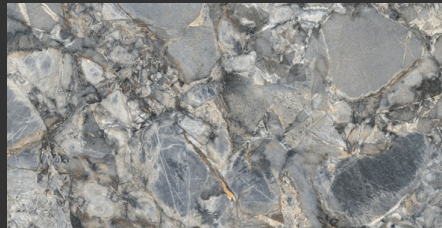

NEW

GARUDA
INDUSTRIES

OSCAR BROWN 600X1200

600 X 1200 MM, GLOSSY,

NEW

GARUDA
INDUSTRIES

PERLINO BLUE 600X1200

600 X 1200 MM, GLOSSY,