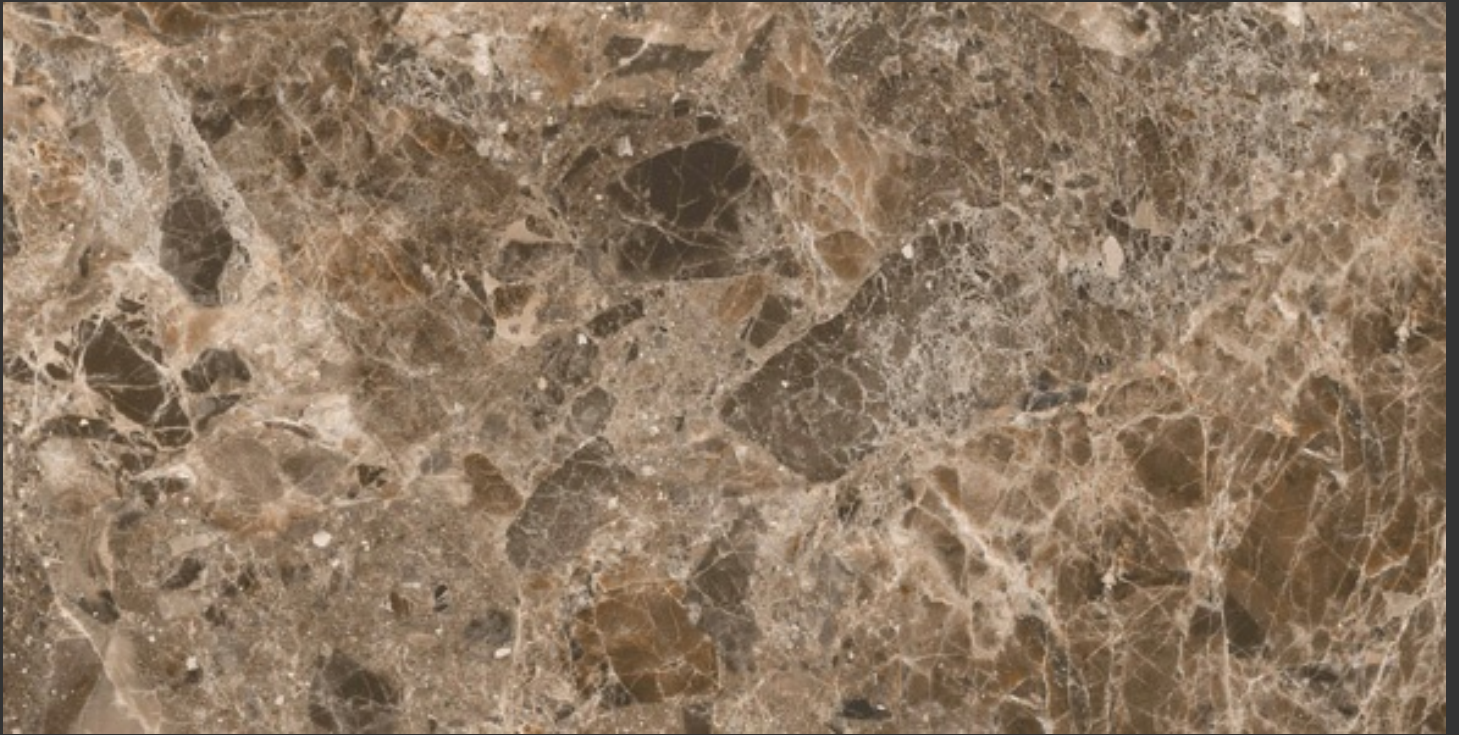

GARUDA
INDUSTRIES

EMERALD BROWN 600X1200

600 X 1200 MM, GLOSSY,