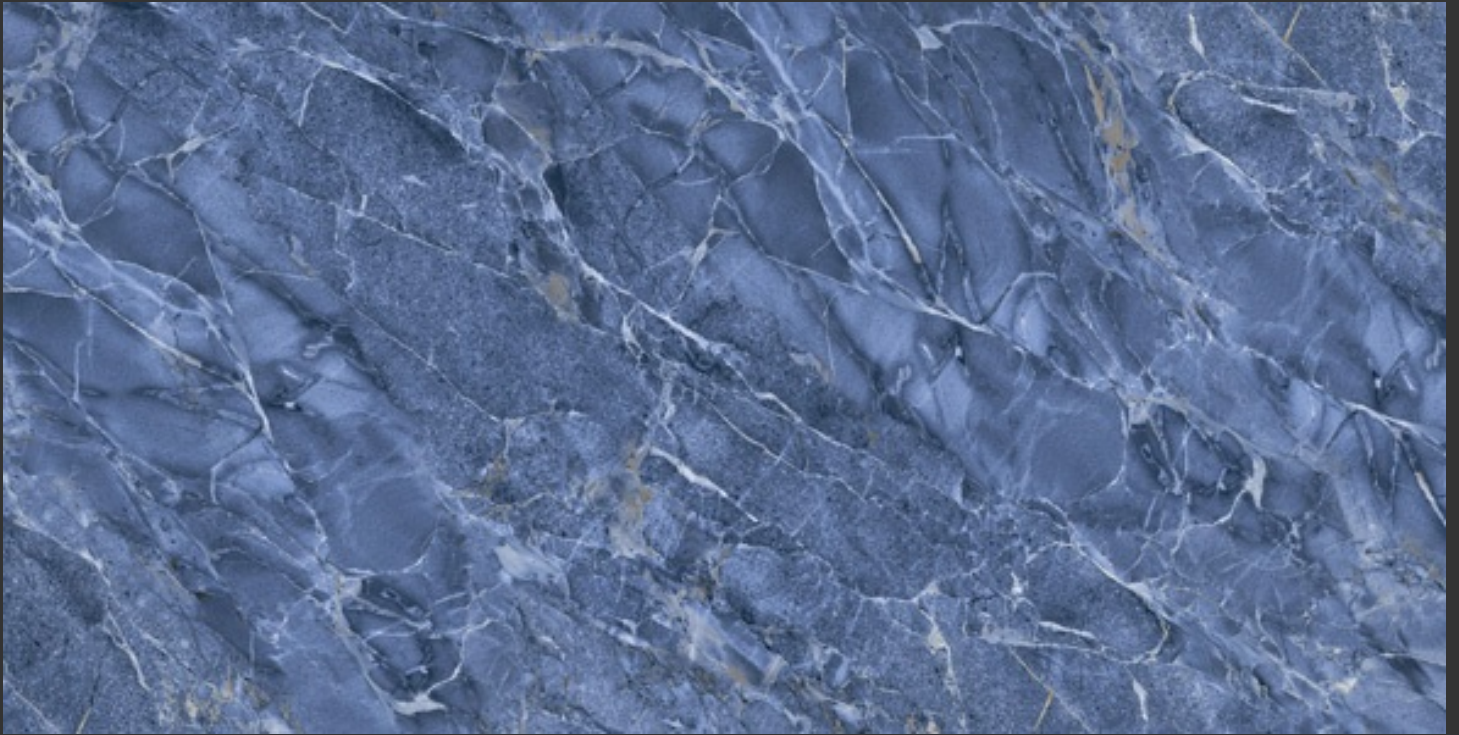

GARUDA
INDUSTRIES

BOTTOCHINO CLASSIC 600X1200

600 X 1200 MM, GLOSSY,

GARUDA
INDUSTRIES

BOTTOCHINO CREMA 600X1200

600 X 1200 MM, GLOSSY,

GARUDA
INDUSTRIES

CALVIN BLUE 600X1200